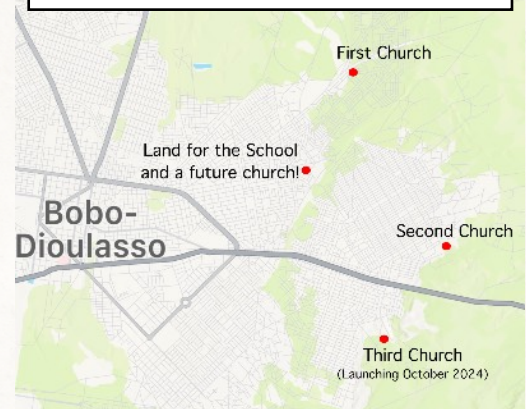

Special Report

Dear faithful ministry partner,

By God's grace, we have been able to purchase the land for the Christian school! The property is 5,600 square meters (about an acre and a half) and is really well situated in the city of Bobo, centrally located among the churches that God has already allowed us to establish here, as well as the new one that we will be starting in October. Over the past few weeks, we have been working on the verification process and, on August 14th, we met with the owner at the notary's office to begin the process of the paperwork with the government. This process is estimated to take about a month, after which the land will officially belong to us! While we are not expecting any problems with the paperwork, please pray that everything goes smoothly.

Our goal, and prayer, is to start construction on the land at the beginning of October. By God's grace, we are still on track to see the school open for the school year of 2025! Lord willing, Pastor Augustin will be starting a new church on the land in January of 2025. Thanks so much for your prayers for this new ministry and the investments that you have made in helping us to purchase this land! We are excited to see not only how the school will reach many children and their families with the Gospel, but also to see how the school will help to strengthen the churches of Bobo-Dioulasso!

A map showing the school land in relation to the other churches in Bobo